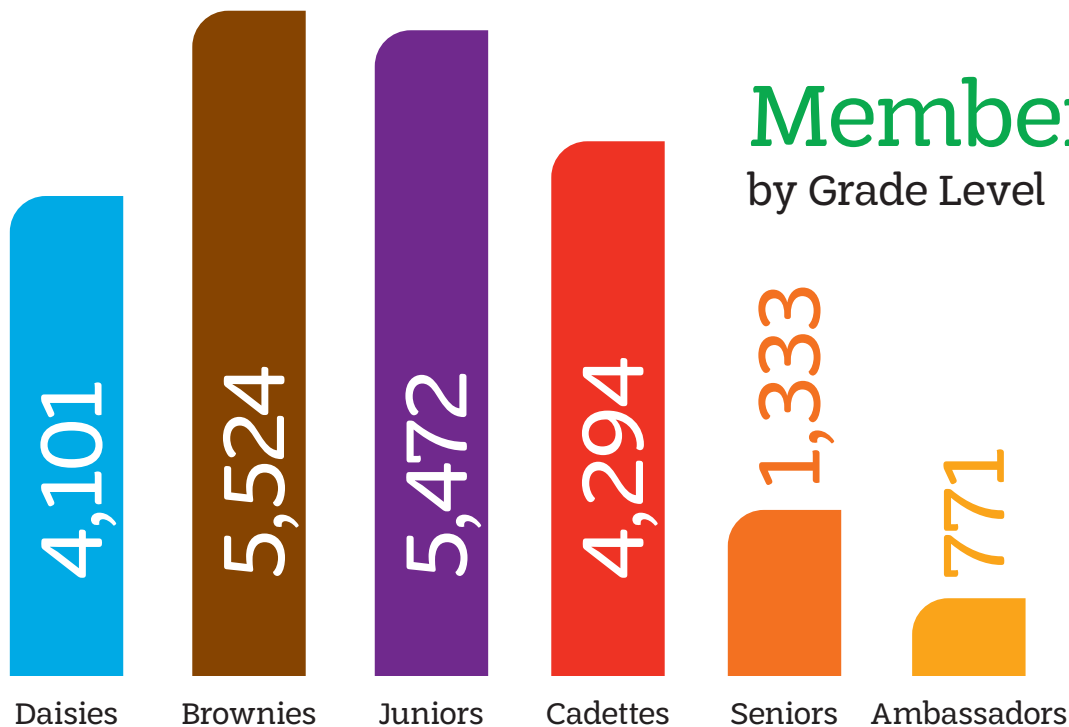

# Our Council Numbers

FY20 Membership

In 2019-20,

**21,495**  
**Girl Scouts**

had the opportunity to  
have a life-changing  
experience with the help of

**12,518 adult**  
**volunteers**

in 17 counties across  
western Washington.

**Membership**  
by Grade Level

# Our Council Numbers

**72.4%**  
retention rate  
for adult members.

**68.7%**  
retention rate  
of Girl Scouts.