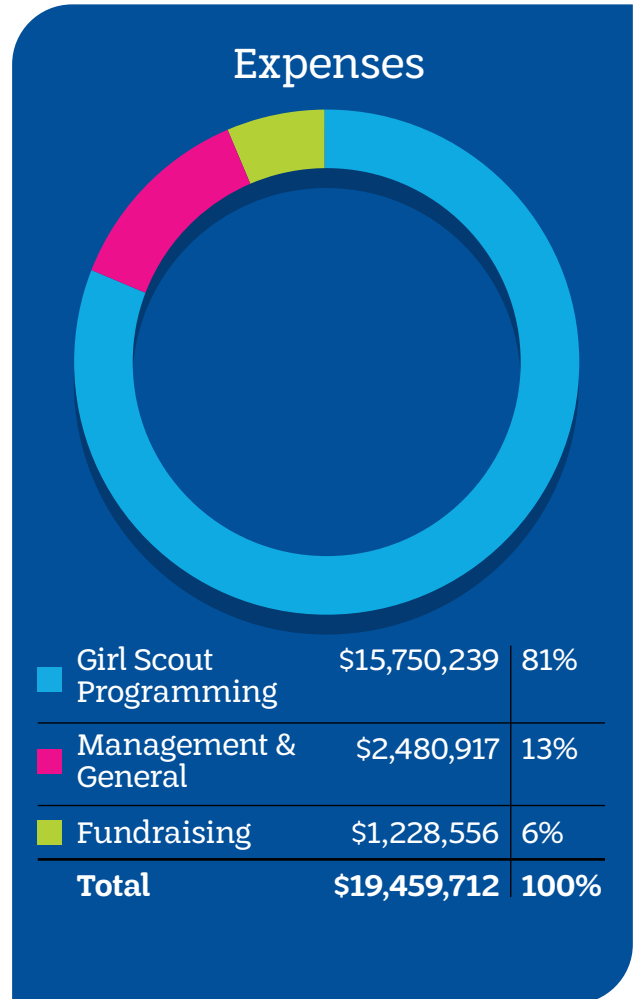

FY20 Financial Report

(October 1, 2019 – September 30, 2020)