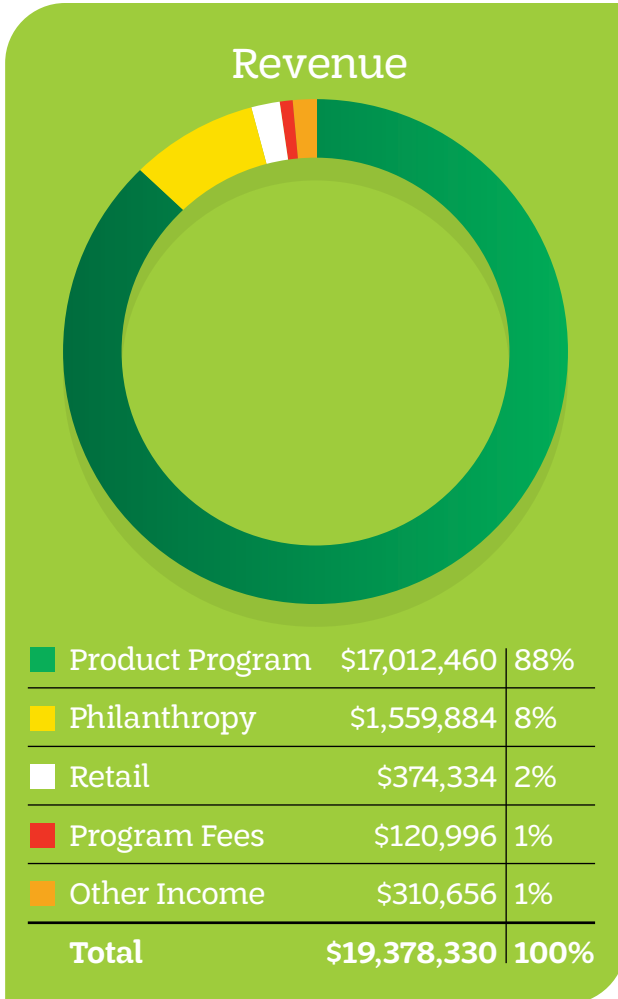

FY20 Financial Report

(October 1, 2019 – September 30, 2020)